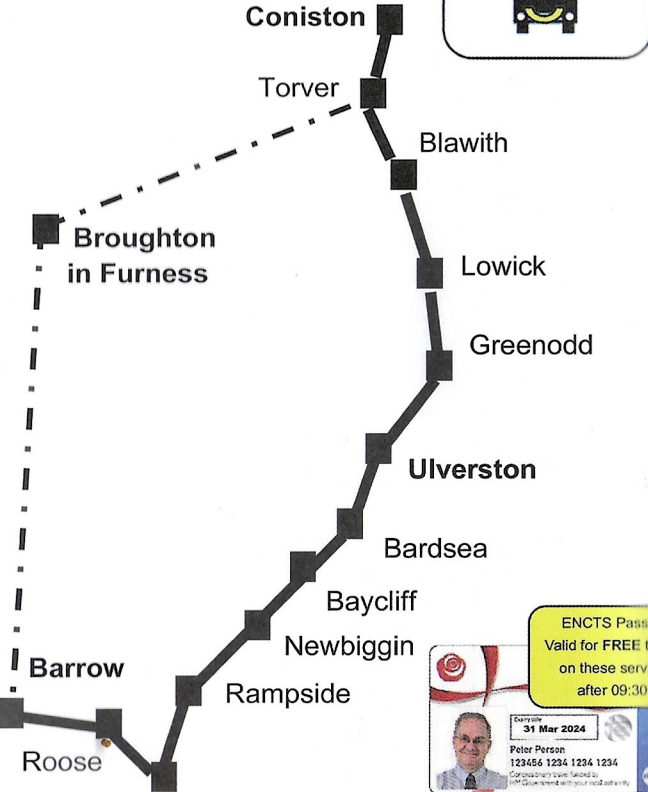

Friday only

Barrow, The Mall		11:10	12:45
Rampside		11:23	12:58
Roa Island		11:27	13:00
Rampside		11:30	13:03
Barrow, The Mall		11:45	13:10

Coniston - Torver - Greenodd - Ulverston Blueworks X12

Monday to Friday (except Bank Holidays)

X12

<i>Through service 11 from Barrow (departs) (service 11, on Monday to Thursday only)</i>	--	11:40 (M-Th)	▲
Ulverston, Victoria Rd	08:45	12:25	14:50
Greenodd, Shelter	08:52	12:32	14:57
Spark Bridge, Village	08:57	12:37	15:02
Lowick Green	09:01	12:41	15:05
Lowick Bridge	09:03	12:43	15:07
Blawith, Church	09:05	12:45	15:09
Water Yeat	09:07	12:47	15:11
Oxen House	09:12	12:52	15:16
Torver, Church House Inn	09:15	12:55	15:20
Coniston, Crown Hotel	09:22	13:02	15:30

Monday to Friday (except Bank Holidays)

X12

Coniston, Crown Hotel	09:30	13:10	15:45
Torver, Church House Inn	09:37	13:17	15:52
Oxen House	09:40	13:20	15:55
Water Yeat	09:45	13:25	16:00
Blawith, church	09:47	13:27	16:02
Lowick Bridge	09:49	13:29	16:04
Lowick Green	09:51	13:31	16:06
Spark Bridge, Village	09:55	13:35	16:10
Greenodd, Shelter	10:00	13:40	16:15
Ulverston, Booths (A590)	10:06	13:46	16:20
Ulverston, King Street	10:08	13:48	↓
Ulverston, Victoria Rd	10:12	13:52	16:30
<i>Through service 11 to Barrow (arrives) (on Monday to Thursday only)</i>	11:00 (M-Th)	--	--

M-Th : Monday to Thursday only ▲ This journey only runs until 3rd September 2023

Valid from 30th May 2023

ENCTS Passes Valid for FREE travel on these services after 09:30

Operated by Blueworks Thursday 11/X12 and Friday X7 journeys are provided on behalf of **The Friends of the X12**